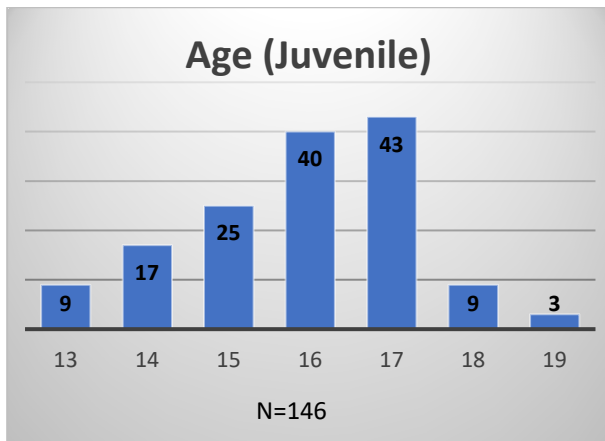

Daily Data Dashboard – May 12, 2023

Demographics for JTDC Population

Friday Morning Midnight Count

Total # of probation Involved youth¹: 1,203

¹ Probation Active: Any youth who is pending sentencing with an active social history, has been formally placed on probation or supervision with Cook County Juvenile Probation on the date of the report.

*Age, Gender and Race for Criminal Court population (N=1) is not represented in this report.

Data sources: cFive Supervisor – Probation Population and RMIS – JTDC Population

Daily Data Dashboard – May 12, 2023
Demographics for JTDC Population
Friday Morning Midnight Count