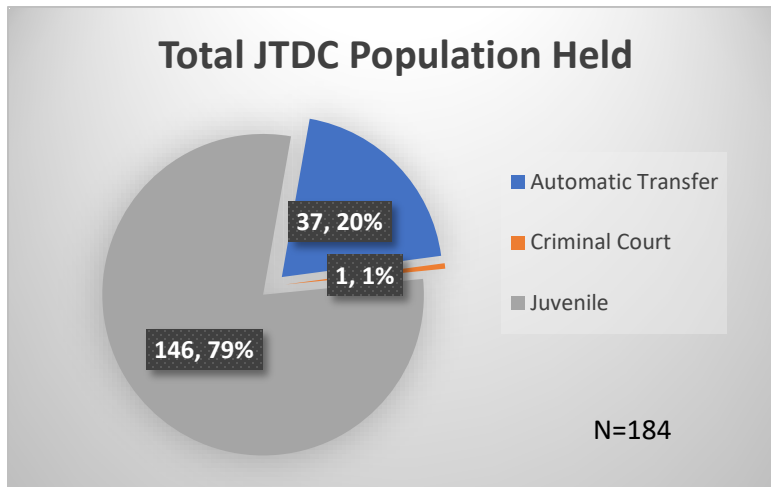

Daily Data Dashboard – May 12, 2023

Demographics for JTDC Population

Friday Morning Midnight Count

Total # of probation Involved youth¹: 1,203

¹ Probation Active: Any youth who is pending sentencing with an active social history, has been formally placed on probation or supervision with Cook County Juvenile Probation on the date of the report.

*Age, Gender and Race for Criminal Court population (N=1) is not represented in this report.

Data sources: cFive Supervisor – Probation Population and RMIS – JTDC Population

Daily Data Dashboard – May 12, 2023
Demographics for JTDC Population
Friday Morning Midnight Count