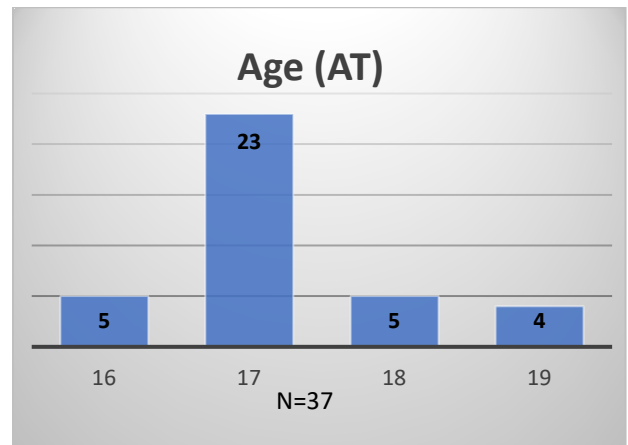

Daily Data Dashboard – May 12, 2023

Demographics for JTDC Population

Friday Morning Midnight Count

Total # of probation Involved youth¹: 1,203

¹ Probation Active: Any youth who is pending sentencing with an active social history, has been formally placed on probation or supervision with Cook County Juvenile Probation on the date of the report.

*Age, Gender and Race for Criminal Court population (N=1) is not represented in this report.

Data sources: cFive Supervisor – Probation Population and RMIS – JTDC Population

Daily Data Dashboard – May 12, 2023
Demographics for JTDC Population
Friday Morning Midnight Count