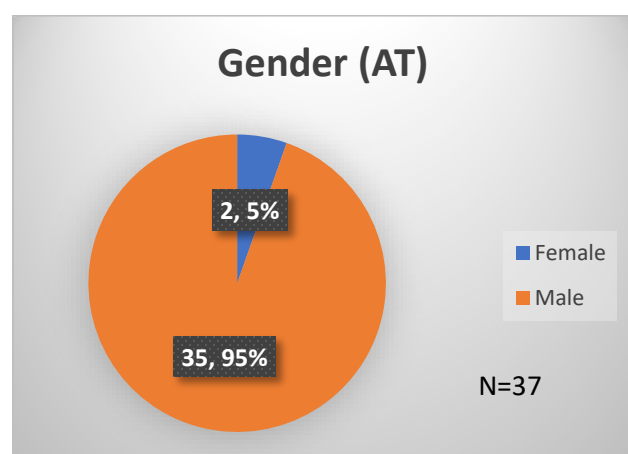

Daily Data Dashboard – May 12, 2023

Demographics for JTDC Population

Friday Morning Midnight Count

Total # of probation Involved youth¹: 1,203

¹ Probation Active: Any youth who is pending sentencing with an active social history, has been formally placed on probation or supervision with Cook County Juvenile Probation on the date of the report.

*Age, Gender and Race for Criminal Court population (N=1) is not represented in this report.

Data sources: cFive Supervisor – Probation Population and RMIS – JTDC Population

Daily Data Dashboard – May 12, 2023
Demographics for JTDC Population
Friday Morning Midnight Count