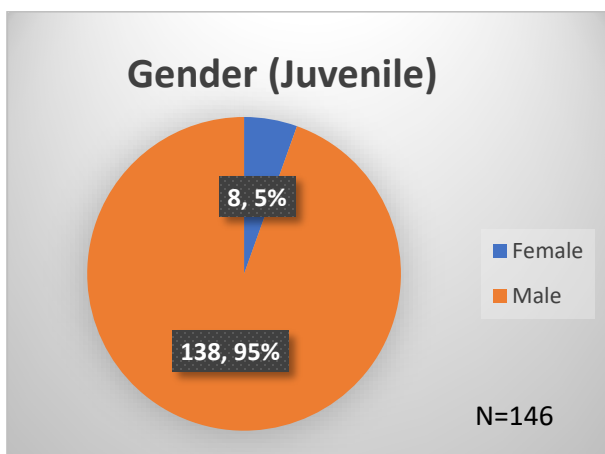

Daily Data Dashboard – May 12, 2023

Demographics for JTDC Population

Friday Morning Midnight Count

Total # of probation Involved youth¹: 1,203

¹ Probation Active: Any youth who is pending sentencing with an active social history, has been formally placed on probation or supervision with Cook County Juvenile Probation on the date of the report.

*Age, Gender and Race for Criminal Court population (N=1) is not represented in this report.

Data sources: cFive Supervisor – Probation Population and RMIS – JTDC Population

Daily Data Dashboard – May 12, 2023
Demographics for JTDC Population
Friday Morning Midnight Count